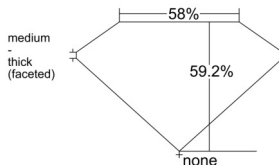

GIA®

FACSIMILE

GIA REPORT 5523439321

Verify this report at GIA.edu

GIA NATURAL DIAMOND DOSSIER®

June 10, 2025
GIA Report Number 5523439321
Shape and Cutting Style ..... Heart Brilliant
Measurements ..... 5.14 x 5.88 x 3.48 mm

GRADING RESULTS

Carat Weight ..... 0.62 carat
Color Grade ..... H
Clarity Grade VS2

ADDITIONAL GRADING INFORMATION

Polish ..... Very Good
Symmetry ..... Very Good
Fluorescence ..... None
Clarity Characteristics ..... Feather
Inscription(s): GIA 5523439321

PROPORTIONS

Profile not to actual proportions

GRADING SCALES

GIA COLOR SCALE		GIA CLARITY SCALE			
COLORLESS	D	VERY VERY SLIGHTLY INCLUDED	FLAWLESS		
	E		INTERNALLY FLAWLESS		
	F		VVS₁		
	G		VVS₂		
	NEAR COLORLESS	H	VERY SLIGHTLY INCLUDED	VS₁	
		I		VS₂	
		FAINT	J	SLIGHTLY INCLUDED	SI₁
			K		SI₂
	L		I₁		
	VERT LIGHT		M	INCLUDED	I₂
N			I₃		
O					
P					
LIGHT	Q				
	R				
	S				
	T				
	U				
	V				
W					
X					
Y					
Z