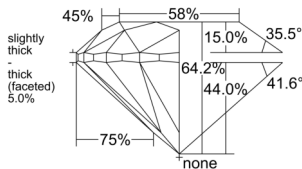

GIA®

FACSIMILE

GIA REPORT 5523227017

Verify this report at GIA.edu

GIA NATURAL DIAMOND DOSSIER®

May 24, 2025
GIA Report Number 5523227017
Shape and Cutting Style ..... Round Brilliant
Measurements ..... 4.61 - 4.65 x 2.97 mm

GRADING RESULTS

Carat Weight ..... 0.40 carat
Color Grade ..... H
Clarity Grade S11
Cut Grade ..... Very Good

ADDITIONAL GRADING INFORMATION

Polish ..... Excellent
Symmetry ..... Very Good
Fluorescence ..... None
Clarity Characteristics..... Cloud, Crystal, Feather
Inscription(s): GIA 5523227017

PROPORTIONS

Profile to actual proportions