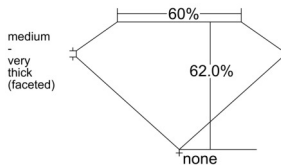

GIA®

FACSIMILE

GIA REPORT 5523204384

Verify this report at GIA.edu

GIA NATURAL DIAMOND DOSSIER®

May 20, 2025
GIA Report Number 5523204384
Shape and Cutting Style ..... Heart Brilliant
Measurements ..... 4.94 x 5.50 x 3.41 mm

GRADING RESULTS

Carat Weight ..... 0.51 carat
Color Grade ..... E
Clarity Grade VS1

ADDITIONAL GRADING INFORMATION

Polish ..... Excellent
Symmetry ..... Excellent
Fluorescence ..... Faint
Clarity Characteristics..... Crystal, Pinpoint
Inscription(s): GIA 5523204384

PROPORTIONS

Profile not to actual proportions

GRADING SCALES

GIA COLOR SCALE		GIA CLARITY SCALE	
COLORLESS	D	VERY VERY SLIGHTLY INCLUDED	FLAWLESS
	E		INTERNALLY FLAWLESS
	F		VVS₁
	G		VVS₂
	H		VS₁
	I		VS₂
	J		SI₁
	K		SI₂
	L		I₁
	M		I₂
NEAR COLORLESS	N	SLIGHTLY INCLUDED	I₃
	O		
	P		
	Q		
FAINT	R		
	S		
	T		
	U		
VERT LIGHT	V		
	W		
	X		
	Y		
LIGHT	Z