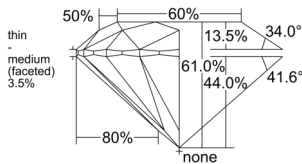

GIA®

FACSIMILE

GIA REPORT 5523145908

Verify this report at GIA.edu

GIA NATURAL DIAMOND DOSSIER®

May 14, 2025
GIA Report Number 5523145908
Shape and Cutting Style ..... Round Brilliant
Measurements ..... 5.17 - 5.20 x 3.17 mm

GRADING RESULTS

Carat Weight ..... 0.51 carat
Color Grade ..... F
Clarity Grade VS1
Cut Grade ..... Excellent

ADDITIONAL GRADING INFORMATION

Polish ..... Excellent
Symmetry ..... Excellent
Fluorescence ..... None
Clarity Characteristics..... Crystal, Feather, Pinpoint, Needle
Inscription(s): GIA 5523145908

PROPORTIONS

GRADING SCALES

GIA COLOR SCALE	GIA CLARITY SCALE	GIA CUT SCALE	
D	FLAWLESS	EXCELLENT	
E	INTERNALLY FLAWLESS		
F		VVS₁	VERY GOOD
G	VVS₂		
H	VS₁	GOOD	
I	VS₂		
J	SI₁	FAIR	
K	SI₂		
L	I₁	POOR	
M			
N			
O	I₂		
P			
Q	I₃		
R			
S			
T			
U			
V			
W			
X			
Y			
Z