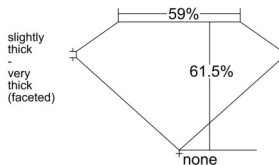

GIA®

FACSIMILE

GIA REPORT 5523122502

Verify this report at GIA.edu

GIA NATURAL DIAMOND DOSSIER®

May 13, 2025
GIA Report Number 5523122502
Shape and Cutting Style ..... Heart Brilliant
Measurements ..... 5.14 x 6.06 x 3.73 mm

GRADING RESULTS

Carat Weight ..... 0.70 carat
Color Grade ..... F
Clarity Grade VS1

ADDITIONAL GRADING INFORMATION

Polish ..... Excellent
Symmetry ..... Excellent
Fluorescence ..... Faint
Clarity Characteristics..... Crystal, Needle, Pinpoint
Inscription(s): GIA 5523122502

PROPORTIONS

Profile not to actual proportions

GRADING SCALES

GIA COLOR SCALE		GIA CLARITY SCALE			
COLORLESS	D	VERY VERY SLIGHTLY INCLUDED	FLAWLESS		
	E		INTERNALLY FLAWLESS		
	F	VERY SLIGHTLY INCLUDED	VVS₁		
	G		VVS₂		
	H		VS₁		
	NEAR COLORLESS	I	SLIGHTLY INCLUDED	VS₂	
		J		SI₁	
		FAINT	K	INCLUDED	SI₂
			L		I₁
			M		I₂
VERT LIGHT	N	LIGHT	I₃		
	O				
	P				
	Q				
	R