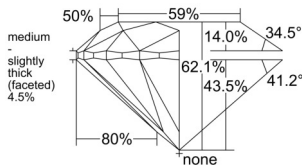

GIA®

FACSIMILE

GIA REPORT 5523102556

Verify this report at GIA.edu

GIA NATURAL DIAMOND DOSSIER®

May 12, 2025
GIA Report Number 5523102556
Shape and Cutting Style ..... Round Brilliant
Measurements ..... 5.08 - 5.11 x 3.17 mm

GRADING RESULTS

Carat Weight ..... 0.51 carat
Color Grade ..... E
Clarity Grade S11
Cut Grade ..... Excellent

ADDITIONAL GRADING INFORMATION

Polish ..... Excellent
Symmetry ..... Excellent
Fluorescence ..... None
Clarity Characteristics ..... Cloud, Crystal
Inscription(s): GIA 5523102556

PROPORTIONS

GRADING SCALES

GIA COLOR SCALE	GIA CLARITY SCALE	GIA CUT SCALE	
D	FLAWLESS	EXCELLENT	
E	INTERNALLY FLAWLESS		
F		VVS₁	VERY GOOD
G	VVS₂		
H	VS₁	GOOD	
I	VS₂		
J	S1₁	FAIR	
K	S1₂		
L	I₁	POOR	
M	I₂		
N	I₃		
O			
P			
Q			
R			
S			
T			
U			
V			
W			
X			
Y			
Z