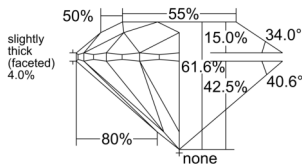

GIA®

FACSIMILE

GIA REPORT 5523037553

Verify this report at GIA.edu

GIA NATURAL DIAMOND DOSSIER®

May 02, 2025
GIA Report Number 5523037553
Shape and Cutting Style ..... Round Brilliant
Measurements ..... 4.89 - 4.93 x 3.03 mm

GRADING RESULTS

Carat Weight ..... 0.45 carat
Color Grade I
Clarity Grade VVS1
Cut Grade ..... Excellent

ADDITIONAL GRADING INFORMATION

Polish ..... Excellent
Symmetry ..... Excellent
Fluorescence ..... Faint
Clarity Characteristics ..... Pinpoint
Inscription(s): GIA 5523037553

PROPORTIONS

Profile to actual proportions

GRADING SCALES

GIA COLOR SCALE	GIA CLARITY SCALE	GIA CUT SCALE
COLOURLESS	FLAWLESS	EXCELLENT
D	INTERNALLY FLAWLESS	
E	VVS₁	VERY GOOD
F		
G	VVS₂	GOOD
H	VS₁	
I	VS₂	FAIR
J	SI₁	
K	SI₂	POOR
L	I₁	
M	I₂	
N	I₃	
O		
P		
Q		
R		
S		
T		
U		
V		
W		
X		
Y		
Z