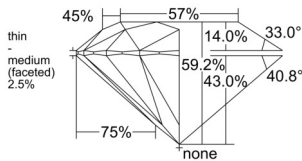

GIA®

FACSIMILE

GIA REPORT 5516907086

Verify this report at GIA.edu

GIA NATURAL DIAMOND DOSSIER®

April 17, 2025
GIA Report Number 5516907086
Shape and Cutting Style ..... Round Brilliant
Measurements ..... 6.33 - 6.36 x 3.76 mm

GRADING RESULTS

Carat Weight ..... 0.91 carat
Color Grade ..... F
Clarity Grade VVS1
Cut Grade ..... Excellent

ADDITIONAL GRADING INFORMATION

Polish ..... Excellent
Symmetry ..... Excellent
Fluorescence ..... Medium Blue
Clarity Characteristics ..... Pinpoint
Inscription(s): GIA 5516907086

PROPORTIONS

Profile to actual proportions