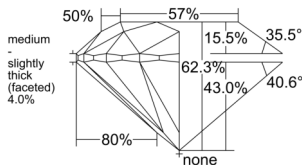

GIA®

FACSIMILE

GIA REPORT 5516585423

Verify this report at GIA.edu

GIA NATURAL DIAMOND DOSSIER®

March 07, 2025
GIA Report Number 5516585423
Shape and Cutting Style ..... Round Brilliant
Measurements ..... 4.67 - 4.70 x 2.92 mm

GRADING RESULTS

Carat Weight ..... 0.40 carat
Color Grade I
Clarity Grade S11
Cut Grade ..... Excellent

ADDITIONAL GRADING INFORMATION

Polish ..... Excellent
Symmetry ..... Excellent
Fluorescence ..... Faint
Clarity Characteristics ..... Crystal, Feather
Inscription(s): GIA 5516585423

PROPORTIONS

GRADING SCALES

GIA COLOR SCALE	GIA CLARITY SCALE	GIA CUT SCALE	
D	FLAWLESS	EXCELLENT	
E	INTERNALLY FLAWLESS		
F		VVS₁	VERY GOOD
G	VVS₂		
H	VS₁	GOOD	
I	VS₂		
J	S1₁	FAIR	
K	S1₂		
L	I₁	POOR	
M	I₂		
N	I₃		
O			
P			
Q			
R			
S			
T			
U			
V			
W			
X			
Y			
Z