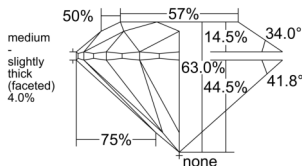

GIA®

FACSIMILE

GIA REPORT 5516572037

Verify this report at GIA.edu

GIA NATURAL DIAMOND DOSSIER®

April 18, 2025
GIA Report Number 5516572037
Shape and Cutting Style ..... Round Brilliant
Measurements ..... 4.74 - 4.77 x 3.00 mm

GRADING RESULTS

Carat Weight ..... 0.41 carat
Color Grade I
Clarity Grade S11
Cut Grade ..... Excellent

ADDITIONAL GRADING INFORMATION

Polish ..... Excellent
Symmetry ..... Excellent
Fluorescence ..... None
Clarity Characteristics..... Crystal, Cloud, Feather
Inscription(s): GIA 5516572037

PROPORTIONS

Profile to actual proportions