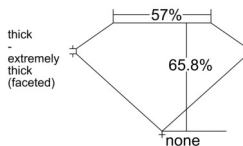

GIA®

FACSIMILE

GIA REPORT 5516525834

Verify this report at GIA.edu

GIA NATURAL DIAMOND DOSSIER®

February 27, 2025
GIA Report Number 5516525834
Shape and Cutting Style ..... Oval Brilliant
Measurements ..... 5.10 x 3.65 x 2.40 mm

GRADING RESULTS

Carat Weight ..... 0.30 carat
Color Grade ..... D
Clarity Grade VS2

ADDITIONAL GRADING INFORMATION

Polish ..... Very Good
Symmetry ..... Very Good
Fluorescence ..... None
Clarity Characteristics..... Cloud, Feather
Inspection(s): GIA 5516525834

PROPORTIONS

Profile not to actual proportions

GRADING SCALES

GIA COLOR SCALE		GIA CLARITY SCALE	
COLORLESS	D	VERY VERY SLIGHTLY INCLUDED	FLAWLESS
	E		INTERNALLY FLAWLESS
	F		VVS₁
	G		VVS₂
	H		VS₁
	I		VS₂
	J		SI₁
	K		SI₂
	L		I₁
	M		I₂
NEAR COLORLESS	N	SLIGHTLY INCLUDED	I₃
	O		
	P		
	Q		
FAINT	R		
	S		
	T		
	U		
VERT LIGHT	V		
	W		
	X		
	Y		
LIGHT	Z