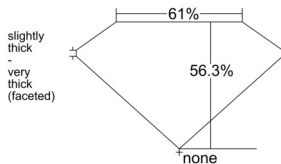

GIA®

FACSIMILE

GIA REPORT 5516400039

Verify this report at GIA.edu

GIA NATURAL DIAMOND DOSSIER®

February 11, 2025
GIA Report Number 5516400039
Shape and Cutting Style ..... Heart Brilliant
Measurements ..... 4.97 x 5.58 x 3.14 mm

GRADING RESULTS

Carat Weight ..... 0.50 carat
Color Grade ..... D
Clarity Grade ..... Internally Flawless

ADDITIONAL GRADING INFORMATION

Polish ..... Excellent
Symmetry ..... Very Good
Fluorescence ..... None
Clarity Characteristics ..... Minor Details of Polish
Inscription(s): GIA 5516400039

PROPORTIONS

Profile not to actual proportions

GRADING SCALES

GIA COLOR SCALE		GIA CLARITY SCALE			
COLORLESS	D	VERY VERY SLIGHTLY INCLUDED	FLAWLESS		
	E		INTERNALLY FLAWLESS		
	F		VVS₁		
	NEAR COLORLESS	G	VERY SLIGHTLY INCLUDED	VVS₂	
		H		VS₁	
		FANT	I	SLIGHTLY INCLUDED	VS₂
			J		SI₁
			K	SI₂	
	VERT LIGHT	L	INCLUDED	I₁	
		M		I₂	
N		I₃			
LIGHT		O			
		P			
		Q			
		R