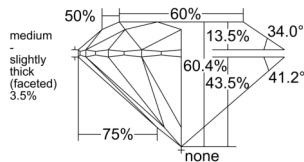

GIA®

FACSIMILE

GIA REPORT 5516140651

Verify this report at GIA.edu

GIA NATURAL DIAMOND DOSSIER®

January 06, 2025
GIA Report Number 5516140651
Shape and Cutting Style ..... Round Brilliant
Measurements ..... 5.02 - 5.05 x 3.04 mm

GRADING RESULTS

Carat Weight ..... 0.47 carat
Color Grade I
Clarity Grade VS2
Cut Grade ..... Excellent

ADDITIONAL GRADING INFORMATION

Polish ..... Very Good
Symmetry ..... Excellent
Fluorescence ..... Faint
Clarity Characteristics..... Cloud, Crystal, Feather
Inscription(s): GIA 5516140651

PROPORTIONS

Profile to actual proportions

GRADING SCALES

GIA COLOR SCALE	GIA CLARITY SCALE	GIA CUT SCALE	
D	FLAWLESS	EXCELLENT	
E	INTERNALLY FLAWLESS		
F		VVS₁	VERY GOOD
G	VVS₂		
H	VS₁	GOOD	
I	VS₂		
J	SI₁	FAIR	
K	SI₂		
L	I₁	POOR	
M	I₂		
N	I₃		
O			
P			
Q			
R			
S			
T			
U			
V			
W			
X			
Y			
Z