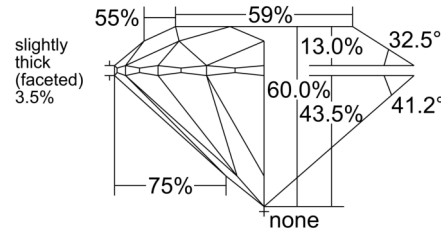

GIA NATURAL DIAMOND GRADING REPORT

December 27, 2024
 GIA Report Number 5516084997
 Shape and Cutting Style Round Brilliant
 Measurements 9.35 - 9.43 x 5.64 mm

GRADING RESULTS

Carat Weight 3.05 carat
 Color Grade H
 Clarity Grade VVS1
 Cut Grade Excellent

ADDITIONAL GRADING INFORMATION

Polish Excellent
 Symmetry Excellent
 Fluorescence None
 Inscription(s): GIA 5516084997

PROPORTIONS

Profile to actual proportions

CLARITY CHARACTERISTICS

KEY TO SYMBOLS*

- Pinpoint

* Red symbols denote internal characteristics (inclusions). Green or black symbols denote external characteristics (blemishes). Diagram is an approximate representation of the diamond, and symbols shown indicate type, position, and approximate size of clarity characteristics. All clarity characteristics may not be shown. Details of finish are not shown.