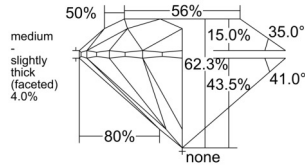

GIA®

FACSIMILE

GIA REPORT 5516053850

Verify this report at GIA.edu

GIA NATURAL DIAMOND DOSSIER®

December 24, 2024
GIA Report Number 5516053850
Shape and Cutting Style ..... Round Brilliant
Measurements ..... 4.57 - 4.58 x 2.85 mm

GRADING RESULTS

Carat Weight ..... 0.36 carat
Color Grade ..... D
Clarity Grade VVS1
Cut Grade ..... Excellent

ADDITIONAL GRADING INFORMATION

Polish ..... Excellent
Symmetry ..... Excellent
Fluorescence ..... Strong Blue
Clarity Characteristics ..... Pinpoint
Inscription(s): GIA 5516053850

PROPORTIONS

GRADING SCALES

GIA COLOR SCALE	GIA CLARITY SCALE	GIA CUT SCALE
COLOURLESS	FLAWLESS	EXCELLENT
D	INTERNALLY FLAWLESS	
E	VVS₁	VERY GOOD
F		
G	VS₁	GOOD
H		
I	SI₁	FAIR
J		
K	I₁	POOR
L		
M	I₂	
N		
O	I₃	
P		
Q		
R		
S		
T		
U		
V		
W		
X		
Y		
Z