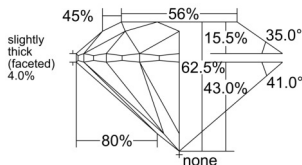

GIA®

FACSIMILE

GIA REPORT 5513966761

Verify this report at GIA.edu

GIA NATURAL DIAMOND DOSSIER®

September 22, 2025
GIA Report Number 5513966761
Shape and Cutting Style ..... Round Brilliant
Measurements ..... 5.48 - 5.49 x 3.43 mm

GRADING RESULTS

Carat Weight ..... 0.64 carat
Color Grade ..... D
Clarity Grade VVS1
Cut Grade ..... Excellent

ADDITIONAL GRADING INFORMATION

Polish ..... Excellent
Symmetry ..... Excellent
Fluorescence ..... Medium Blue
Clarity Characteristics ..... Pinpoint, Internal Graining
Inscription(s): GIA 5513966761

PROPORTIONS

Profile to actual proportions