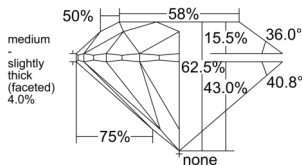

GIA®

FACSIMILE

GIA REPORT 5513821762

Verify this report at GIA.edu

GIA NATURAL DIAMOND DOSSIER®

April 08, 2025
GIA Report Number 5513821762
Shape and Cutting Style ..... Round Brilliant
Measurements ..... 6.00 - 6.04 x 3.76 mm

GRADING RESULTS

Carat Weight ..... 0.86 carat
Color Grade ..... D
Clarity Grade VVS1
Cut Grade ..... Excellent

ADDITIONAL GRADING INFORMATION

Polish ..... Excellent
Symmetry ..... Excellent
Fluorescence ..... Medium Blue
Clarity Characteristics ..... Pinpoint, Needle, Feather
Inscription(s): GIA 5513821762

PROPORTIONS

Profile to actual proportions