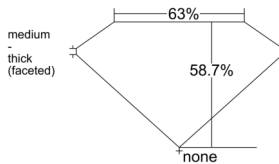

GIA®

FACSIMILE

GIA REPORT 5513798893

Verify this report at GIA.edu

GIA NATURAL DIAMOND DOSSIER®

April 03, 2025
GIA Report Number 5513798893
Shape and Cutting Style ..... Heart Brilliant
Measurements ..... 5.07 x 5.62 x 3.30 mm

GRADING RESULTS

Carat Weight ..... 0.53 carat
Color Grade ..... F
Clarity Grade VS2

ADDITIONAL GRADING INFORMATION

Polish ..... Excellent
Symmetry ..... Excellent
Fluorescence ..... Faint
Clarity Characteristics ..... Crystal
Inscription(s): GIA 5513798893

PROPORTIONS

Profile not to actual proportions

GRADING SCALES

GIA COLOR SCALE		GIA CLARITY SCALE			
COLORLESS	D	NEAR COLORLESS	FLAWLESS		
	E		INTERNALLY FLAWLESS		
	F		VERY VERY SLIGHTLY INCLUDED	VVS₁	
	G			VVS₂	
	H		VERY SLIGHTLY INCLUDED	VS₁	
	I			VS₂	
	J			SLIGHTLY INCLUDED	SI₁
	K		SI₂		
	FAINT		L	LIGHT	I₁
			M		I₂
N		I₃			
O					
P					
Q					
R					
S