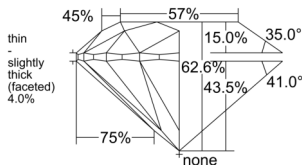

GIA®

FACSIMILE

GIA REPORT 5513691613

Verify this report at GIA.edu

GIA NATURAL DIAMOND DOSSIER®

March 25, 2025
GIA Report Number 5513691613
Shape and Cutting Style ..... Round Brilliant
Measurements ..... 6.12 - 6.17 x 3.85 mm

GRADING RESULTS

Carat Weight ..... 0.90 carat
Color Grade ..... E
Clarity Grade S11
Cut Grade ..... Excellent

ADDITIONAL GRADING INFORMATION

Polish ..... Excellent
Symmetry ..... Excellent
Fluorescence ..... None
Clarity Characteristics ..... Cloud, Feather
Inscription(s): GIA 5513691613

PROPORTIONS

Profile to actual proportions