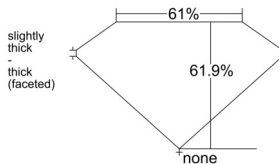

GIA®

FACSIMILE

GIA REPORT 5513627639

Verify this report at GIA.edu

GIA NATURAL DIAMOND DOSSIER®

March 17, 2025
GIA Report Number 5513627639
Shape and Cutting Style ..... Pear Brilliant
Measurements ..... 6.76 x 4.53 x 2.80 mm

GRADING RESULTS

Carat Weight ..... 0.51 carat
Color Grade ..... F
Clarity Grade VVS2

ADDITIONAL GRADING INFORMATION

Polish ..... Excellent
Symmetry ..... Very Good
Fluorescence ..... Faint
Clarity Characteristics ..... Needle, Pinpoint, Cloud
Inscription(s): GIA 5513627639

PROPORTIONS

Profile not to actual proportions

GRADING SCALES

GIA COLOR SCALE		GIA CLARITY SCALE			
COLORLESS	D	VERY VERY SLIGHTLY INCLUDED	FLAWLESS		
	E		INTERNALLY FLAWLESS		
	F	VERY SLIGHTLY INCLUDED	VVS₁		
	G		VVS₂		
	H		VS₁		
	NEAR COLORLESS	I	SLIGHTLY INCLUDED	VS₂	
		J		SI₁	
		FAINT	K	INCLUDED	SI₂
			L		I₁
			M		I₂
VERT LIGHT	N	NOT GRADED	I₃		
	O				
	P				
	Q				
	R				
LIGHT	S				
	T				
	U				
	V				
	Z