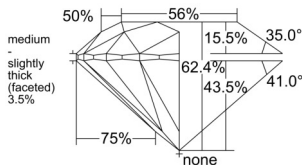

GIA®

FACSIMILE

GIA REPORT 5513377429

Verify this report at GIA.edu

GIA NATURAL DIAMOND DOSSIER®

February 07, 2025
GIA Report Number 5513377429
Shape and Cutting Style ..... Round Brilliant
Measurements ..... 4.28 - 4.31 x 2.68 mm

GRADING RESULTS

Carat Weight ..... 0.30 carat
Color Grade ..... D
Clarity Grade S11
Cut Grade ..... Excellent

ADDITIONAL GRADING INFORMATION

Polish ..... Excellent
Symmetry ..... Excellent
Fluorescence ..... Faint
Clarity Characteristics ..... Crystal, Feather
Inscription(s): GIA 5513377429

PROPORTIONS

GRADING SCALES

GIA COLOR SCALE	GIA CLARITY SCALE	GIA CUT SCALE
D	FLAWLESS	EXCELLENT
E	INTERNALLY FLAWLESS	
F	VVS₁	VERY GOOD
G		
H	VS₁	GOOD
I		
J	SI₁	FAIR
K		
L	I₁	POOR
M		
N	I₂	
O	I₃	
P		
Q		
R		
S		
T		
U		
V		
W		
X		
Y		
Z