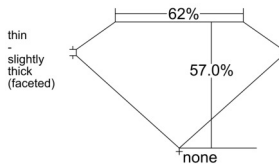

GIA®

FACSIMILE

GIA REPORT 5513226771

Verify this report at GIA.edu

GIA NATURAL DIAMOND DOSSIER®

January 16, 2025
GIA Report Number 5513226771
Shape and Cutting Style ..... Heart Brilliant
Measurements ..... 5.09 x 5.90 x 3.36 mm

GRADING RESULTS

Carat Weight ..... 0.58 carat
Color Grade ..... G
Clarity Grade VVS1

ADDITIONAL GRADING INFORMATION

Polish ..... Excellent
Symmetry ..... Excellent
Fluorescence ..... Faint
Clarity Characteristics..... Pinpoint, Feather, Indented Natural
Inscription(s): GIA 5513226771

PROPORTIONS

Profile not to actual proportions

GRADING SCALES

GIA COLOR SCALE		GIA CLARITY SCALE			
COLORLESS	D	VERY VERY SLIGHTLY INCLUDED	FLAWLESS		
	E		INTERNALLY FLAWLESS		
	F	VERY SLIGHTLY INCLUDED	VVS₁		
	G		VVS₂		
	H		VS₁		
	NEAR COLORLESS	I	SLIGHTLY INCLUDED	VS₂	
		J		SI₁	
		FAINT	K	INCLUDED	SI₂
			L		I₁
			M		I₂
VERT LIGHT	N	LIGHT	I₃		
	O				
	P				
	Q				
	R