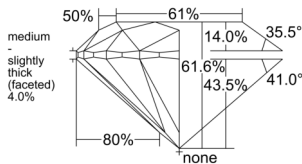

GIA®

FACSIMILE

GIA REPORT 5513162663

Verify this report at GIA.edu

GIA NATURAL DIAMOND DOSSIER®

January 09, 2025
GIA Report Number 5513162663
Shape and Cutting Style ..... Round Brilliant
Measurements ..... 5.88 - 5.93 x 3.64 mm

GRADING RESULTS

Carat Weight ..... 0.79 carat
Color Grade I
Clarity Grade S11
Cut Grade ..... Excellent

ADDITIONAL GRADING INFORMATION

Polish ..... Excellent
Symmetry ..... Excellent
Fluorescence ..... None
Clarity Characteristics ..... Crystal, Feather
Inscription(s): GIA 5513162663

PROPORTIONS

Profile to actual proportions