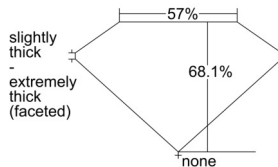

GIA®

FACSIMILE

GIA REPORT 5506844182

Verify this report at GIA.edu

GIA NATURAL DIAMOND DOSSIER®

November 12, 2024
GIA Report Number 5506844182
Shape and Cutting Style ..... Cushion Modified Brilliant
Measurements ..... 4.86 x 4.41 x 3.00 mm

GRADING RESULTS

Carat Weight ..... 0.50 carat
Color Grade ..... D
Clarity Grade VS1

ADDITIONAL GRADING INFORMATION

Polish ..... Excellent
Symmetry ..... Good
Fluorescence ..... Medium Blue
Clarity Characteristics..... Crystal, Feather, Pinpoint, Indented
Natural

Inscription(s): GIA 5506844182

PROPORTIONS

Profile not to actual proportions

GRADING SCALES

GIA COLOR SCALE		GIA CLARITY SCALE		
COLORLESS	D	VERY VERY SLIGHTLY INCLUDED	FLAWLESS	
	E		INTERNALLY FLAWLESS	
	F		VS₁	
	G		VS₂	
	NEAR COLORLESS	H	VERY SLIGHTLY INCLUDED	VS₁
		I		VS₂
		J	SLIGHTLY INCLUDED	S₁
		K		S₂
		L		I₁
		M		I₂
FAINT	N	INCLUDED	I₃	
	O			
	P			
	Q			
	R			
	S			
VERT LIGHT	T			
	U			
	V			
	W			
	X			
	Y			
LIGHT	Z