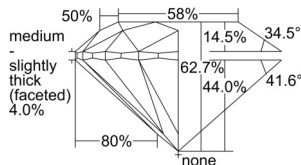

GIA®

FACSIMILE

GIA REPORT 5506348649

Verify this report at GIA.edu

GIA NATURAL DIAMOND DOSSIER®

September 13, 2024
GIA Report Number 5506348649
Shape and Cutting Style ..... Round Brilliant
Measurements ..... 4.41 - 4.43 x 2.77 mm

GRADING RESULTS

Carat Weight ..... 0.33 carat
Color Grade ..... G
Clarity Grade VVS2
Cut Grade ..... Excellent

ADDITIONAL GRADING INFORMATION

Polish ..... Excellent
Symmetry ..... Excellent
Fluorescence ..... Strong Blue
Clarity Characteristics ..... Pinpoint, Needle
Inscription(s): GIA 5506348649

PROPORTIONS

Profile to actual proportions

GRADING SCALES

GIA COLOR SCALE	GIA CLARITY SCALE	GIA CUT SCALE	
D	FLAWLESS	EXCELLENT	
E	INTERNALLY FLAWLESS		
F		VVS₁	VERY GOOD
G	VVS₂		
H	VS₁	GOOD	
I	VS₂		
J	SI₁	FAIR	
K	SI₂		
L	I₁	POOR	
M	I₂		
N	I₃		
O			
P			
Q			
R			
S			
T			
U			
V			
W			
X			
Y			
Z