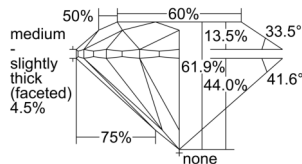

GIA®

FACSIMILE

GIA REPORT 5503832914

Verify this report at GIA.edu

GIA NATURAL DIAMOND DOSSIER®

November 13, 2024
GIA Report Number 5503832914
Shape and Cutting Style ..... Round Brilliant
Measurements ..... 5.39 - 5.43 x 3.35 mm

GRADING RESULTS

Carat Weight ..... 0.61 carat
Color Grade I
Clarity Grade S11
Cut Grade ..... Excellent

ADDITIONAL GRADING INFORMATION

Polish ..... Excellent
Symmetry ..... Excellent
Fluorescence ..... None
Clarity Characteristics..... Crystal, Cloud, Feather, Needle
Inscription(s): GIA 5503832914

PROPORTIONS

Profile to actual proportions