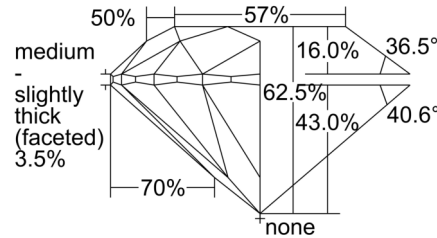

GIA NATURAL DIAMOND GRADING REPORT

November 07, 2024
 GIA Report Number 5503810363
 Shape and Cutting Style Round Brilliant
 Measurements 6.10 - 6.17 x 3.83 mm

GRADING RESULTS

Carat Weight 0.90 carat
 Color Grade G
 Clarity Grade SI1
 Cut Grade Excellent

ADDITIONAL GRADING INFORMATION

Polish Excellent
 Symmetry Very Good
 Fluorescence None
 Inscription(s): GIA 5503810363

PROPORTIONS

Profile to actual proportions

CLARITY CHARACTERISTICS

KEY TO SYMBOLS*

- Feather
- Indented Natural
- Pinpoint
- Natural

* Red symbols denote internal characteristics (inclusions). Green or black symbols denote external characteristics (blemishes). Diagram is an approximate representation of the diamond, and symbols shown indicate type, position, and approximate size of clarity characteristics. All clarity characteristics may not be shown. Details of finish are not shown.