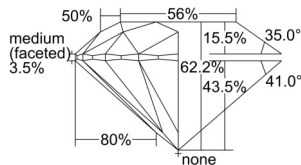

GIA®

FACSIMILE

GIA REPORT 5503734253

Verify this report at GIA.edu

GIA NATURAL DIAMOND DOSSIER®

October 25, 2024
GIA Report Number 5503734253
Shape and Cutting Style ..... Round Brilliant
Measurements ..... 4.58 - 4.59 x 2.85 mm

GRADING RESULTS

Carat Weight ..... 0.36 carat
Color Grade ..... F
Clarity Grade S11
Cut Grade ..... Excellent

ADDITIONAL GRADING INFORMATION

Polish ..... Excellent
Symmetry ..... Excellent
Fluorescence ..... None
Clarity Characteristics ..... Feather
Inscription(s): GIA 5503734253

PROPORTIONS

Profile to actual proportions

GRADING SCALES

GIA COLOR SCALE	GIA CLARITY SCALE	GIA CUT SCALE	
D	FLAWLESS	EXCELLENT	
E	INTERNALLY FLAWLESS		
F		VVS₁	VERY GOOD
G	VVS₂		
H	VS₁	GOOD	
I	VS₂		
J	S1₁	FAIR	
K	S1₂		
L	I₁	POOR	
M	I₂		
N	I₃		
O			
P			
Q			
R			
S			
T			
U			
V			
W			
X			
Y			
Z