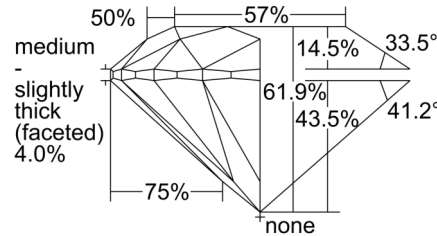

GIA NATURAL DIAMOND GRADING REPORT

August 09, 2024
 GIA Report Number 5503159270
 Shape and Cutting Style Round Brilliant
 Measurements 6.19 - 6.24 x 3.85 mm

GRADING RESULTS

Carat Weight 0.91 carat
 Color Grade I
 Clarity Grade VVS2
 Cut Grade Excellent

ADDITIONAL GRADING INFORMATION

Polish Excellent
 Symmetry Excellent
 Fluorescence Medium Blue

Inscription(s): GIA 5503159270

Comments: Clouds are not shown. Pinpoints are not shown.

PROPORTIONS

Profile to actual proportions

CLARITY CHARACTERISTICS

KEY TO SYMBOLS*

Needle

* Red symbols denote internal characteristics (inclusions). Green or black symbols denote external characteristics (blemishes). Diagram is an approximate representation of the diamond, and symbols shown indicate type, position, and approximate size of clarity characteristics. All clarity characteristics may not be shown. Details of finish are not shown.