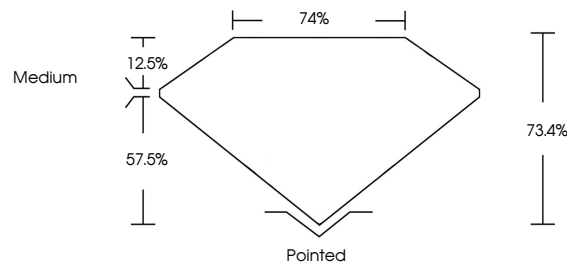

PROPORTIONS