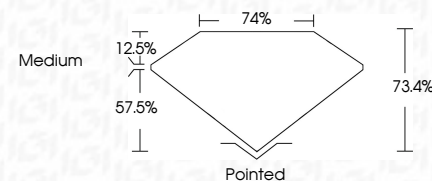

550264096

**DIAMOND REPORT**

**ELECTRONIC COPY**

November 15, 2022  
IGI Report Number 550264096  
Description NATURAL DIAMOND  
Shape and Cutting Style PRINCESS CUT  
Measurements 6.17 x 6.13 x 4.50 mm

**GRADING RESULTS**

Carat Weight 1.51 CARAT  
Color Grade I  
Clarity Grade VS 1  
Cut Grade VERY GOOD

November 15, 2022  
IGI Report Number 550264096  
Description NATURAL DIAMOND  
Shape and Cutting Style PRINCESS CUT  
Measurements 6.17 x 6.13 x 4.50 mm

**GRADING RESULTS**

Carat Weight 1.51 CARAT  
Color Grade I  
Clarity Grade VS 1  
Cut Grade VERY GOOD

**ADDITIONAL GRADING INFORMATION**

Polish EXCELLENT  
Symmetry EXCELLENT  
Fluorescence NONE  
Inscription(s) IGI 550264096

**ADDITIONAL GRADING INFORMATION**

Polish EXCELLENT  
Symmetry EXCELLENT  
Fluorescence NONE  
Inscription(s) IGI 550264096

**IGI**

November 15, 2022  
IGI Report No 550264096  
NATURAL DIAMOND  
PRINCESS CUT  
6.17 x 6.13 x 4.50 mm  
Carat Weight 1.51 CARAT  
Color Grade I  
Clarity Grade VS 1  
Cut Grade VERY GOOD  
Depth 73.4%  
Table 12.5%  
Girdle 74%  
Medium  
Pointed  
Polish EXCELLENT  
Symmetry EXCELLENT  
Fluorescence NONE  
Inscriptions(s) IGI 550264096