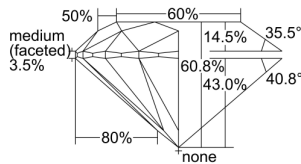

GIA®

FACSIMILE

GIA REPORT 5496857305

Verify this report at GIA.edu

GIA NATURAL DIAMOND DOSSIER®

July 09, 2024
GIA Report Number 5496857305
Shape and Cutting Style ..... Round Brilliant
Measurements ..... 5.97 - 5.99 x 3.64 mm

GRADING RESULTS

Carat Weight ..... 0.80 carat
Color Grade ..... H
Clarity Grade I1
Cut Grade ..... Excellent

ADDITIONAL GRADING INFORMATION

Polish ..... Excellent
Symmetry ..... Excellent
Fluorescence ..... Strong Blue
Clarity Characteristics ..... Feather, Crystal
Inscription(s): GIA 5496857305

PROPORTIONS

Profile to actual proportions

GRADING SCALES

GIA COLOR SCALE

COLORLESS	D
	E
	F
	G
	H
	I
	J
NEAR COLORLESS	K
	L
FAINT	M
	N
	O
	P
VERY LIGHT	Q
	R
	S
	T
	U
	V
	W
	X
	Y
LIGHT	Z

GIA CLARITY SCALE

FLAWLESS	INTERNAL FLAWLESS	
		FLAWLESS
VERY VERY SLIGHTLY INCLUDED	VVS₁	
	VVS₂	
VERY SLIGHTLY INCLUDED	VS₁	
	VS₂	
SLIGHTLY INCLUDED	SI₁	
	SI₂	
INCLUDED	I₁	
	I₂	
	I₃	

GIA CUT SCALE

EXCELLENT
VERY GOOD
GOOD
FAIR
POOR