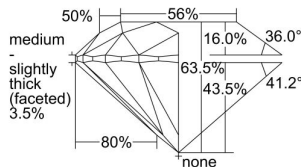

GIA®

FACSIMILE

GIA REPORT 5496854216

Verify this report at GIA.edu

GIA NATURAL DIAMOND DOSSIER®

July 08, 2024
GIA Report Number 5496854216
Shape and Cutting Style ..... Round Brilliant
Measurements ..... 5.18 - 5.22 x 3.30 mm

GRADING RESULTS

Carat Weight ..... 0.55 carat
Color Grade I
Clarity Grade S11
Cut Grade ..... Excellent

ADDITIONAL GRADING INFORMATION

Polish ..... Excellent
Symmetry ..... Excellent
Fluorescence ..... None
Clarity Characteristics ..... Crystal, Cloud
Inscription(s): GIA 5496854216

PROPORTIONS

Profile to actual proportions

GRADING SCALES

GIA COLOR SCALE

COLORED	D
	E
	F
	G
	H
	I
	J
NEAR COLORLESS	K
	L
	M
	N
	O
	P
	Q
	R
	S
	T
	U
	V
	W
	X
	Y
	Z

GIA CLARITY SCALE

FLAWLESS	VERY VERY SLIGHTLY INCLUDED	VVS₁	VVS₂	VS₁	VS₂	S1₁	S1₂	I₁	I₂	I₃	
											INTERNALLY FLAWLESS

GIA CUT SCALE

EXCELLENT
VERY GOOD
GOOD
FAIR
POOR