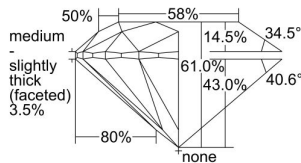

GIA®

FACSIMILE

GIA REPORT

5496664369

Verify this report at GIA.edu

GIA NATURAL DIAMOND DOSSIER®

June 14, 2024

GIA Report Number 5496664369

Shape and Cutting Style ..... Round Brilliant

Measurements ..... 5.08 - 5.12 x 3.11 mm

GRADING RESULTS

Carat Weight ..... 0.50 carat

Color Grade ..... G

Clarity Grade S11

Cut Grade ..... Excellent

ADDITIONAL GRADING INFORMATION

Polish ..... Excellent

Symmetry ..... Excellent

Fluorescence ..... None

Clarity Characteristics ..... Cloud, Crystal

Inscription(s): GIA 5496664369

PROPORTIONS

Profile to actual proportions

GRADING SCALES

GIA COLOR SCALE

COLORED	D
	E
	F
	G
	H
	I
	J
NEAR COLORLESS	K
	L
Faint	M
	N
	O
	P
	Q
	R
	S
	T
	U
	V
	W
	X
	Y
Light	Z

GIA CLARITY SCALE

FLAWLESS	VERY VERY SLIGHTLY INCLUDED	VVS₁	VVS₂	VS₁	VS₂	S1₁	S1₂	I₁	I₂	I₃	
											INTERNALLY FLAWLESS

GIA CUT SCALE

EXCELLENT
VERY GOOD
GOOD
FAIR
POOR