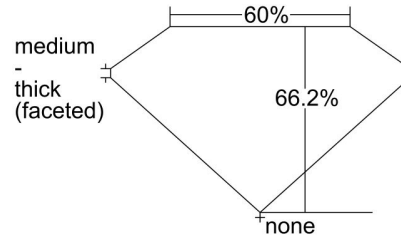

GIA NATURAL DIAMOND GRADING REPORT

June 11, 2024
GIA Report Number 5496592490
Shape and Cutting Style Cushion Modified Brilliant
Measurements 6.14 x 5.37 x 3.55 mm

GRADING RESULTS

Carat Weight 1.01 carat
Color Grade E
Clarity Grade VS1

ADDITIONAL GRADING INFORMATION

Polish Excellent
Symmetry Very Good
Fluorescence Medium Blue
Inscription(s): GIA 5496592490
Comments: Additional pinpoints are not shown.

PROPORTIONS

Profile not to actual proportions

CLARITY CHARACTERISTICS

KEY TO SYMBOLS*

- Feather
- Pinpoint
- Natural

* Red symbols denote internal characteristics (inclusions). Green or black symbols denote external characteristics (blemishes). Diagram is an approximate representation of the diamond, and symbols shown indicate type, position, and approximate size of clarity characteristics. All clarity characteristics may not be shown. Details of finish are not shown.