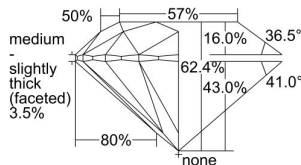

GIA®

FACSIMILE

GIA REPORT 5493651221

Verify this report at GIA.edu

GIA NATURAL DIAMOND DOSSIER®

June 13, 2024
GIA Report Number 5493651221
Shape and Cutting Style ..... Round Brilliant
Measurements ..... 4.68 - 4.73 x 2.94 mm

GRADING RESULTS

Carat Weight ..... 0.40 carat
Color Grade ..... E
Clarity Grade S11
Cut Grade ..... Excellent

ADDITIONAL GRADING INFORMATION

Polish ..... Excellent
Symmetry ..... Very Good
Fluorescence ..... None
Clarity Characteristics ..... Crystal, Cloud
Inscription(s): GIA 5493651221

PROPORTIONS

Profile to actual proportions