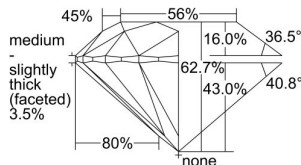

GIA®

FACSIMILE

GIA REPORT 5493292041

Verify this report at GIA.edu

GIA NATURAL DIAMOND DOSSIER®

May 08, 2024
GIA Report Number 5493292041
Shape and Cutting Style ..... Round Brilliant
Measurements ..... 5.68 - 5.73 x 3.58 mm

GRADING RESULTS

Carat Weight ..... 0.72 carat
Color Grade I
Clarity Grade VVS2
Cut Grade ..... Excellent

ADDITIONAL GRADING INFORMATION

Polish ..... Excellent
Symmetry ..... Excellent
Fluorescence ..... None
Clarity Characteristics..Cloud, Needle, Pinpoint, Surface Graining
Inscription(s): GIA 5493292041

PROPORTIONS

Profile to actual proportions

GRADING SCALES

GIA COLOR SCALE	GIA CLARITY SCALE	GIA CUT SCALE	
COLOURLESS D	FLAWLESS	EXCELLENT	
E	INTERNALLY FLAWLESS		
F		VVS₁	VERY GOOD
G	VVS₂		
H	VS₁	GOOD	
I	VS₂		
J	SI₁	FAIR	
K	SI₂		
L	I₁	POOR	
M	I₂		
N	I₃		
O			
P			
Q			
R			
S			
T			
U			
V			
W			
X			
Y			
Z