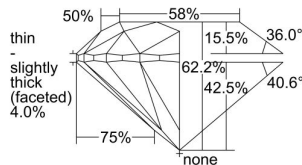

GIA®

FACSIMILE

GIA REPORT

5493259570

Verify this report at GIA.edu

GIA NATURAL DIAMOND DOSSIER®

May 03, 2024
GIA Report Number 5493259570
Shape and Cutting Style ..... Round Brilliant
Measurements ..... 4.66 - 4.69 x 2.91 mm

GRADING RESULTS

Carat Weight ..... 0.40 carat
Color Grade ..... D
Clarity Grade VS2
Cut Grade ..... Excellent

ADDITIONAL GRADING INFORMATION

Polish ..... Excellent
Symmetry ..... Excellent
Fluorescence ..... None
Clarity Characteristics.... Crystal, Cloud, Needle, Indented Natural
Inscription(s): GIA 5493259570

PROPORTIONS

Profile to actual proportions