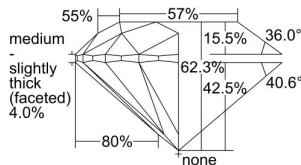

GIA®

FACSIMILE

GIA REPORT 5486841709

Verify this report at GIA.edu

GIA NATURAL DIAMOND DOSSIER®

March 20, 2024
GIA Report Number **5486841709**
Shape and Cutting Style ..... **Round Brilliant**
Measurements ..... **5.31 - 5.34 x 3.32 mm**

GRADING RESULTS

Carat Weight ..... **0.59 carat**
Color Grade ..... **I**
Clarity Grade **VVS2**
Cut Grade ..... **Excellent**

ADDITIONAL GRADING INFORMATION

Polish ..... **Excellent**
Symmetry ..... **Excellent**
Fluorescence ..... **None**
Clarity Characteristics..... **Cloud, Pinpoint, Indented Natural**
Inspection(s): **GIA 5486841709**

PROPORTIONS

Profile to actual proportions

GRADING SCALES

GIA COLOR SCALE	GIA CLARITY SCALE	GIA CUT SCALE	
D	FLAWLESS	EXCELLENT	
E	INTERNALLY FLAWLESS		
F		VVS₁	VERY GOOD
G	VVS₂		
H	VS₁	GOOD	
I	VS₂		
J	SI₁	FAIR	
K	SI₂		
L	I₁	POOR	
M	I₂		
N	I₃		
O			
P			
Q			
R			
S			
T			
U			
V			
W			
X			
Y			
Z