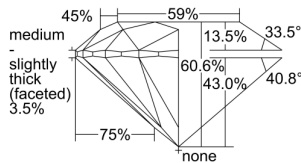

GIA®

FACSIMILE

GIA REPORT 5486689871

Verify this report at GIA.edu

GIA NATURAL DIAMOND DOSSIER®

March 07, 2024
GIA Report Number **5486689871**
Shape and Cutting Style ..... **Round Brilliant**
Measurements ..... **5.45 - 5.48 x 3.31 mm**

GRADING RESULTS

Carat Weight ..... **0.60 carat**
Color Grade ..... **K**
Clarity Grade **S11**
Cut Grade ..... **Excellent**

ADDITIONAL GRADING INFORMATION

Polish ..... **Excellent**
Symmetry ..... **Excellent**
Fluorescence ..... **None**
Clarity Characteristics..... **Cloud, Crystal, Feather**
Inspection(s): **GIA 5486689871**

PROPORTIONS

Profile to actual proportions