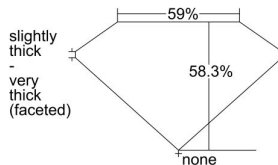

GIA®

FACSIMILE

GIA REPORT 5476921280

Verify this report at GIA.edu

GIA NATURAL DIAMOND DOSSIER®

October 30, 2023
GIA Report Number 5476921280
Shape and Cutting Style ..... Heart Brilliant
Measurements ..... 5.36 x 6.25 x 3.65 mm

GRADING RESULTS

Carat Weight ..... 0.72 carat
Color Grade ..... H
Clarity Grade VS1

ADDITIONAL GRADING INFORMATION

Polish ..... Excellent
Symmetry ..... Excellent
Fluorescence ..... None
Clarity Characteristics ..... Feather
Inscription(s): GIA 5476921280

PROPORTIONS

Profile not to actual proportions

GRADING SCALES

GIA COLOR SCALE		GIA CLARITY SCALE	
COLORLESS	D	VERY VERY SLIGHTLY INCLUDED	FLAWLESS
	E		INTERNALLY FLAWLESS
	F		VVS₁
	G		VVS₂
	H		VS₁
	I		VS₂
	J		SI₁
	K		SI₂
	L		I₁
	M		I₂
NEAR COLORLESS	N	SLIGHTLY INCLUDED	I₃
	O		
	P		
	Q		
FAINT	R		
	S		
	T		
	U		
VERT LIGHT	V		
	W		
	X		
	Y		
LIGHT	Z