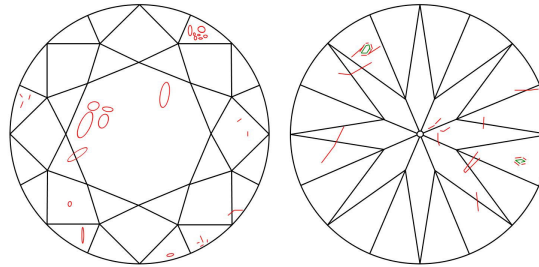

GIA NATURAL DIAMOND GRADING REPORT

October 23, 2023
 GIA Report Number 5476841644
 Shape and Cutting Style Round Brilliant
 Measurements 7.33 - 7.38 x 4.54 mm

GRADING RESULTS

Carat Weight 1.51 carat
 Color Grade I
 Clarity Grade I1
 Cut Grade Excellent

ADDITIONAL GRADING INFORMATION

Polish Excellent
 Symmetry Excellent
 Fluorescence None
 Inscription(s): GIA 5476841644
 Comments: Clouds are not shown.

PROPORTIONS

Profile to actual proportions

CLARITY CHARACTERISTICS

KEY TO SYMBOLS*

- Crystal
- ~ Feather
- ∧ Indented Natural
- ∖ Needle

* Red symbols denote internal characteristics (inclusions). Green or black symbols denote external characteristics (blemishes). Diagram is an approximate representation of the diamond, and symbols shown indicate type, position, and approximate size of clarity characteristics. All clarity characteristics may not be shown. Details of finish are not shown.