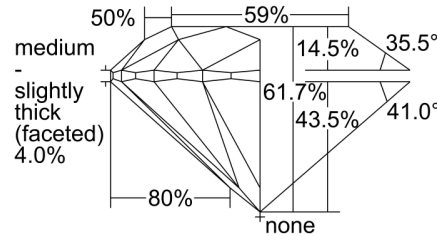

GIA NATURAL DIAMOND GRADING REPORT

October 23, 2023
GIA Report Number 5476841644
Shape and Cutting Style ..... Round Brilliant
Measurements ..... 7.33 - 7.38 x 4.54 mm

GRADING RESULTS

Carat Weight ..... 1.51 carat
Color Grade I
Clarity Grade I1
Cut Grade ..... Excellent

ADDITIONAL GRADING INFORMATION

Polish ..... Excellent
Symmetry ..... Excellent
Fluorescence ..... None
Inscription(s): GIA 5476841644
Comments: Clouds are not shown.

PROPORTIONS

Profile to actual proportions