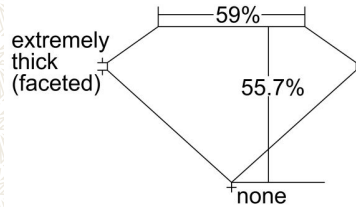

GIA NATURAL COLORED DIAMOND REPORT

October 30, 2023
 Report Type Grading Report
 GIA Report Number 5476758444
 Shape and Cutting Style Heart Modified Brilliant
 Measurements 4.42 x 5.17 x 2.88 mm

Carat Weight 0.51 carat
 Color Grade Fancy Intense Yellow
 Color Origin Natural
 Color Distribution Even
 Clarity Grade SI2
 Proportions:

Profile not to actual proportions

Polish Very Good
 Symmetry Very Good
 Fluorescence Medium Blue
 Inscription(s): GIA 5476758444

Comments: Pinpoints are not shown.

ADDITIONAL INFORMATION

CLARITY CHARACTERISTICS

KEY TO SYMBOLS*

- Crystal
- ~ Feather
- ∖ Needle

* Red symbols denote internal characteristics (inclusions). Green or black symbols denote external characteristics (blemishes). Diagram is an approximate representation of the diamond, and symbols shown indicate type, position, and approximate size of clarity characteristics. All clarity characteristics may not be shown. Details of finish are not shown.