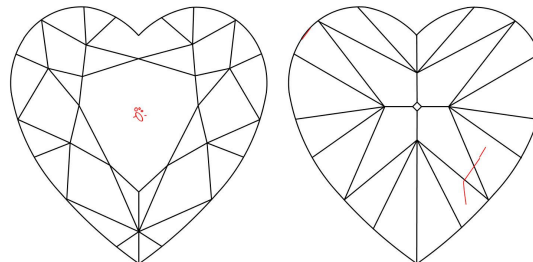

GIA NATURAL COLORED DIAMOND REPORT

October 30, 2023
 Report Type Grading Report
 GIA Report Number 5476758444
 Shape and Cutting Style Heart Modified Brilliant
 Measurements 4.42 x 5.17 x 2.88 mm

Carat Weight 0.51 carat
 Color Grade Fancy Intense Yellow
 Color Origin Natural
 Color Distribution Even
 Clarity Grade SI2
 Proportions:

Profile not to actual proportions

Polish Very Good
 Symmetry Very Good
 Fluorescence Medium Blue
 Inscription(s): GIA 5476758444

Comments: Pinpoints are not shown.

ADDITIONAL INFORMATION

CLARITY CHARACTERISTICS

KEY TO SYMBOLS*

- Crystal
- ~ Feather
- ∖ Needle

* Red symbols denote internal characteristics (inclusions). Green or black symbols denote external characteristics (blemishes). Diagram is an approximate representation of the diamond, and symbols shown indicate type, position, and approximate size of clarity characteristics. All clarity characteristics may not be shown. Details of finish are not shown.