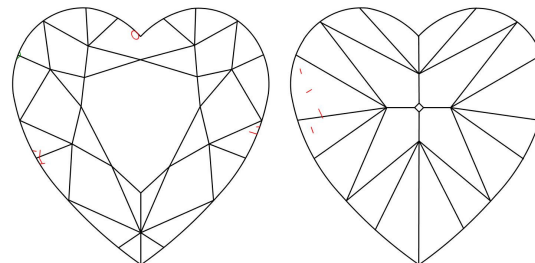

GIA NATURAL COLORED DIAMOND REPORT

October 25, 2023
 Report Type Grading Report
 GIA Report Number 5473767159
 Shape and Cutting Style Heart Modified Brilliant
 Measurements 4.10 x 5.02 x 2.97 mm

Carat Weight 0.50 carat
 Color Grade Fancy Intense Yellow
 Color Origin Natural
 Color Distribution Even
 Clarity Grade SI1
 Proportions:

Profile not to actual proportions

Polish Excellent
 Symmetry Very Good
 Fluorescence Faint
 Inscription(s): GIA 5473767159

ADDITIONAL INFORMATION

CLARITY CHARACTERISTICS

KEY TO SYMBOLS*

- Crystal
- ~ Feather
- △ Natural

* Red symbols denote internal characteristics (inclusions). Green or black symbols denote external characteristics (blemishes). Diagram is an approximate representation of the diamond, and symbols shown indicate type, position, and approximate size of clarity characteristics. All clarity characteristics may not be shown. Details of finish are not shown.