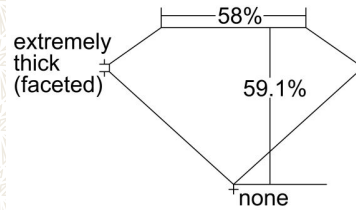

GIA NATURAL COLORED DIAMOND REPORT

October 25, 2023
 Report Type Grading Report
 GIA Report Number 5473767159
 Shape and Cutting Style Heart Modified Brilliant
 Measurements 4.10 x 5.02 x 2.97 mm

Carat Weight 0.50 carat
 Color Grade Fancy Intense Yellow
 Color Origin Natural
 Color Distribution Even
 Clarity Grade SI1
 Proportions:

Profile not to actual proportions

Polish Excellent
 Symmetry Very Good
 Fluorescence Faint
 Inscription(s): GIA 5473767159

ADDITIONAL INFORMATION

CLARITY CHARACTERISTICS

KEY TO SYMBOLS*

- Crystal
- ~ Feather
- △ Natural

* Red symbols denote internal characteristics (inclusions). Green or black symbols denote external characteristics (blemishes). Diagram is an approximate representation of the diamond, and symbols shown indicate type, position, and approximate size of clarity characteristics. All clarity characteristics may not be shown. Details of finish are not shown.