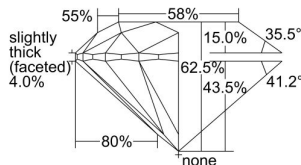

GIA®

FACSIMILE

GIA REPORT 5466987324

Verify this report at GIA.edu

GIA NATURAL DIAMOND DOSSIER®

June 30, 2023
GIA Report Number 5466987324
Shape and Cutting Style ..... Round Brilliant
Measurements ..... 4.47 - 4.50 x 2.81 mm

GRADING RESULTS

Carat Weight ..... 0.35 carat
Color Grade ..... J
Clarity Grade VS1
Cut Grade ..... Excellent

ADDITIONAL GRADING INFORMATION

Polish ..... Excellent
Symmetry ..... Excellent
Fluorescence ..... None
Clarity Characteristics ..... Feather, Pinpoint
Inscription(s): GIA 5466987324

PROPORTIONS

Profile to actual proportions

GRADING SCALES

GIA COLOR SCALE	GIA CLARITY SCALE	GIA CUT SCALE
COLOURLESS	FLAWLESS	EXCELLENT
D	INTERNALLY FLAWLESS	
E	VVS₁	VERY GOOD
F		
G	VS₁	GOOD
H		
I	SI₁	FAIR
J		
K	I₁	POOR
L		
M	I₂	
N		
O	I₃	
P		
Q		
R		
S		
T		
U		
V		
W		
X		
Y		
Z