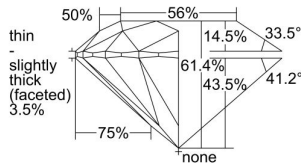

GIA®

FACSIMILE

GIA REPORT

5466647743

Verify this report at GIA.edu

GIA NATURAL DIAMOND DOSSIER®

May 19, 2023
GIA Report Number 5466647743
Shape and Cutting Style ..... Round Brilliant
Measurements ..... 5.13 - 5.16 x 3.16 mm

GRADING RESULTS

Carat Weight ..... 0.51 carat
Color Grade ..... J
Clarity Grade VS1
Cut Grade ..... Excellent

ADDITIONAL GRADING INFORMATION

Polish ..... Excellent
Symmetry ..... Excellent
Fluorescence ..... Faint
Clarity Characteristics ..... Crystal, Cloud
Inscription(s): GIA 5466647743

PROPORTIONS

Profile to actual proportions

GRADING SCALES

GIA COLOR SCALE	GIA CLARITY SCALE	GIA CUT SCALE	
D	FLAWLESS	EXCELLENT	
E	INTERNALLY FLAWLESS		
F		VVS₁	VERY GOOD
G	VVS₂		
H	VS₁	GOOD	
I	VS₂		
J	SI₁	FAIR	
K	SI₂		
L	I₁	POOR	
M	I₂		
N	I₃		
O			
P			
Q			
R			
S			
T			
U			
V			
W			
X			
Y			
Z