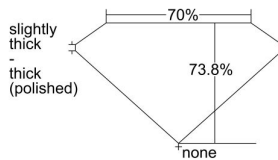

GIA®

FACSIMILE

GIA REPORT 5463178101

Verify this report at GIA.edu

GIA NATURAL DIAMOND DOSSIER®

March 29, 2023
GIA Report Number 5463178101
Shape and Cutting Style ..... Square Modified Brilliant
Measurements ..... 4.86 x 4.74 x 3.50 mm

GRADING RESULTS

Carat Weight ..... 0.70 carat
Color Grade ..... F
Clarity Grade SI2

ADDITIONAL GRADING INFORMATION

Polish ..... Excellent
Symmetry ..... Excellent
Fluorescence ..... None
Clarity Characteristics ..... Crystal
Inscription(s): GIA 5463178101

PROPORTIONS

Profile not to actual proportions

GRADING SCALES

GIA COLOR SCALE		GIA CLARITY SCALE	
NEAR COLORLESS	D	VERY SLIGHTLY SLIGHTLY INCLUDED	FLAWLESS
	E		INTERNALLY FLAWLESS
	F		VVS₁
	G		VVS₂
	H		VS₁
	I		VS₂
	J		SI₁
	K		SI₂
	L		I₁
	M		I₂
FAINT	N	SLIGHTLY INCLUDED	I₃
	O		
	P		
	Q		
VERY LIGHT	R	INCLUDED	
	S		
	T		
	U		
	V		
	W		
	X		
	Y		
LIGHT	Z