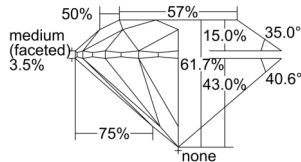

GIA®

FACSIMILE

GIA REPORT 5456918376

Verify this report at GIA.edu

GIA NATURAL DIAMOND DOSSIER®

October 18, 2024
GIA Report Number **5456918376**
Shape and Cutting Style ..... **Round Brilliant**
Measurements ..... **5.28 - 5.31 x 3.27 mm**

GRADING RESULTS

Carat Weight ..... **0.56 carat**
Color Grade ..... **D**
Clarity Grade **VVS2**
Cut Grade ..... **Excellent**

ADDITIONAL GRADING INFORMATION

Polish ..... **Excellent**
Symmetry ..... **Excellent**
Fluorescence ..... **None**
Clarity Characteristics..... **Pinpoint, Needle, Cloud**
Inscription(s): **GIA 5456918376**

PROPORTIONS

Profile to actual proportions

GRADING SCALES

GIA COLOR SCALE	GIA CLARITY SCALE	GIA CUT SCALE	
D	FLAWLESS	EXCELLENT	
E	INTERNALLY FLAWLESS		
F		VVS₁	VERY GOOD
G	VVS₂		
H	VS₁	GOOD	
I	VS₂		
J	SI₁	FAIR	
K	SI₂		
L	I₁	POOR	
M	I₂		
N	I₃		
O			
P			
Q			
R			
S			
T			
U			
V			
W			
X			
Y			
Z