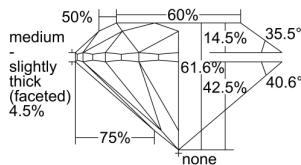

GIA®

FACSIMILE

GIA REPORT 5456310605

Verify this report at GIA.edu

GIA NATURAL DIAMOND DOSSIER®

December 05, 2022
GIA Report Number 5456310605
Shape and Cutting Style ..... Round Brilliant
Measurements ..... 5.19 - 5.22 x 3.21 mm

GRADING RESULTS

Carat Weight ..... 0.55 carat
Color Grade ..... D
Clarity Grade VS1
Cut Grade ..... Excellent

ADDITIONAL GRADING INFORMATION

Polish ..... Excellent
Symmetry ..... Excellent
Fluorescence ..... Strong Blue
Clarity Characteristics ..... Crystal, Pinpoint, Needle
Inscription(s): GIA 5456310605

PROPORTIONS

Profile to actual proportions

GRADING SCALES

GIA COLOR SCALE	GIA CLARITY SCALE	GIA CUT SCALE	
D	FLAWLESS	EXCELLENT	
E	INTERNALLY FLAWLESS		
F		VVS₁	VERY GOOD
G	VVS₂		
H	VS₁	GOOD	
I	VS₂		
J	SI₁	FAIR	
K	SI₂		
L	I₁	POOR	
M	I₂		
N	I₃		
O			
P			
Q			
R			
S			
T			
U			
V			
W			
X			
Y			
Z