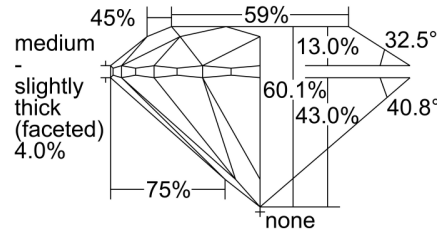

GIA NATURAL DIAMOND GRADING REPORT

February 09, 2023
GIA Report Number 5453790949
Shape and Cutting Style ..... Round Brilliant
Measurements ..... 6.47 - 6.48 x 3.89 mm

GRADING RESULTS

Carat Weight ..... 1.00 carat
Color Grade ..... F
Clarity Grade I1
Cut Grade ..... Excellent

ADDITIONAL GRADING INFORMATION

Polish ..... Excellent
Symmetry ..... Excellent
Fluorescence ..... None

Inscription(s): GIA 5453790949

Comments: Clouds are not shown. Pinpoints are not shown.

PROPORTIONS

Profile to actual proportions