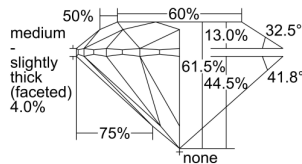

GIA®

FACSIMILE

GIA REPORT

5453268345

Verify this report at GIA.edu

GIA NATURAL DIAMOND DOSSIER®

December 01, 2022
GIA Report Number 5453268345
Shape and Cutting Style ..... Round Brilliant
Measurements ..... 5.95 - 5.99 x 3.67 mm

GRADING RESULTS

Carat Weight ..... 0.80 carat
Color Grade I
Clarity Grade VS1
Cut Grade ..... Excellent

ADDITIONAL GRADING INFORMATION

Polish ..... Excellent
Symmetry ..... Excellent
Fluorescence ..... None
Clarity Characteristics..... Crystal, Feather, Cloud, Pinpoint
Inspection(s): GIA 5453268345

PROPORTIONS

Profile to actual proportions

GRADING SCALES

GIA COLOR SCALE

COLORLESS	D
	E
	F
	G
	H
	I
	J
NEAR COLORLESS	K
	L
Faint	M
	N
	O
	P
Very Light	Q
	R
	S
	T
	U
	V
Light	W
	X
	Y
	Z

GIA CLARITY SCALE

FLAWLESS	VERY VERY SLIGHTLY INCLUDED	VS₁	VS₂	VS₁	VS₂	SI₁	SI₂	I₁	I₂	I₃		
											FLAWLESS	INTERNALLY FLAWLESS

GIA CUT SCALE

EXCELLENT
VERY GOOD
GOOD
FAIR
POOR